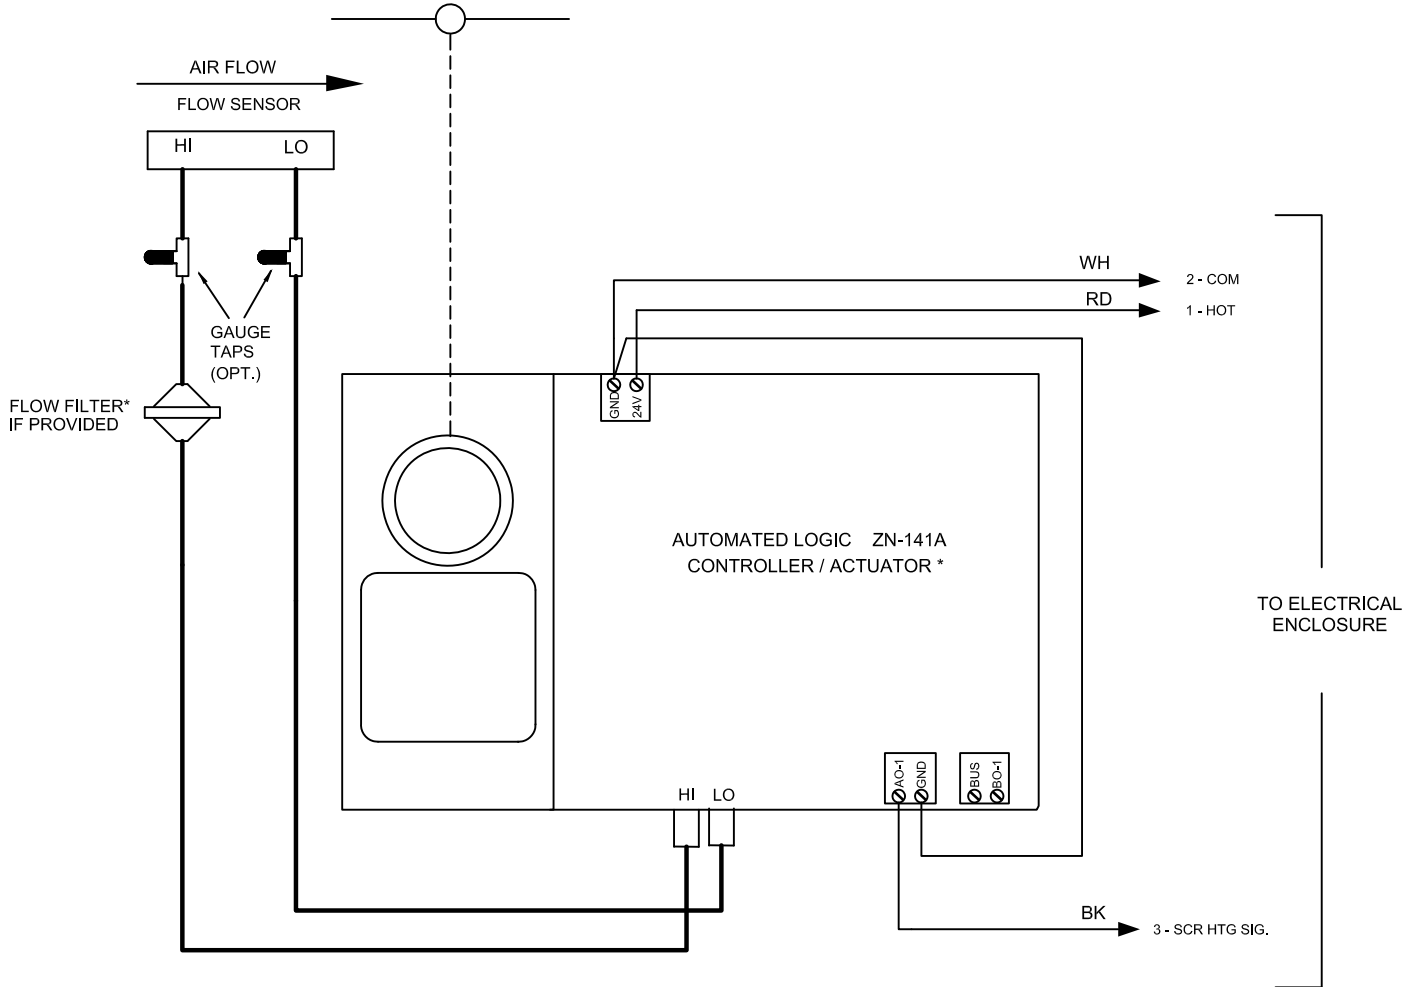

INSTALLATION NOTE :

THE NEW ZN141A CONTROLLER / ACTUATOR PACKAGE WILL NOT FIT INSIDE OUR STANDARD DDC ENCLOSURE. PRICE INDUSTRIES WILL SEPARATE THE ACTUATOR FROM THE ZN141A CONTROLLER SO THAT BOTH ITEMS CAN BE MOUNTED INSIDE THE STANDARD ENCLOSURE.

NOTE

\* INDICATES SUPPLIED BY CONTROL CONTRACTOR

LINE LEGEND

- FACTORY ELECTRICAL WIRING
- OPTIONAL ELECTRICAL WIRING
- FIELD ELECTRICAL WIRING

**PROJECT:**

**ENGINEER:**

**SINGLE DUCT  
AUTOMATED LOGIC Z141VA**  
COOLING,  
W/ SCR EC REHEAT

**CUSTOMER:**

W12311

**SUBMITTAL DATE:**

**SPEC. SYMBOL:**

2018/10/31

VARIABLE/CONSTANT VOLUME